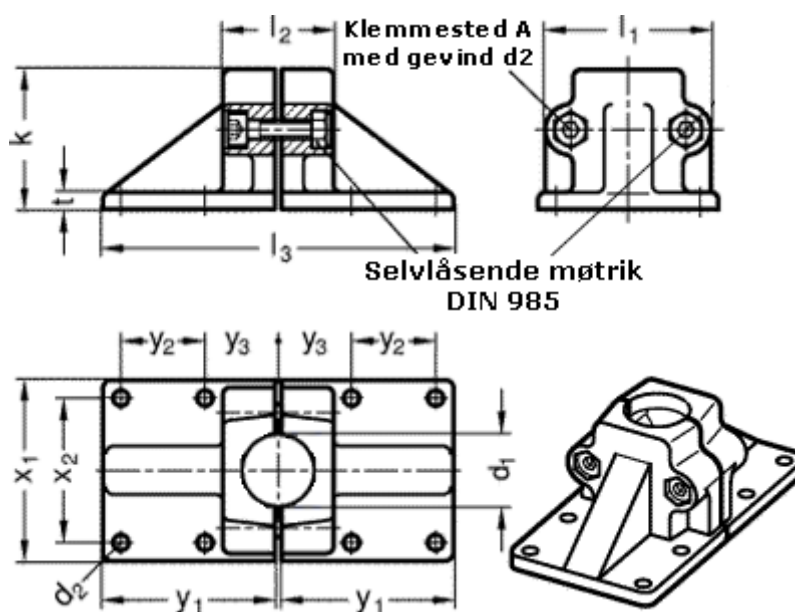

Article number: 20167B502BL

Description: Wide base clamp GN167-B50-2-BL
GN167

Measures

d1 = B50	x1 = 115
d2 = 11	x2 = 90
d3 = M10	y1 = 108
k = 91	y2 = 50
l1 = 98	y3 = 45
l2 = 70	
l3 = 218	
t = 14	